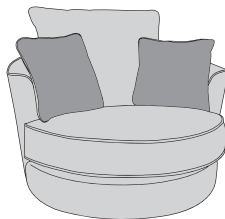

Please use this guide when ordering the following pieces to clarify cover options.

4 Seater Modular Sofa (4MD)

3 Seater Sofa (3ST)

2 Seater Sofa (2ST)

Love Chair (LOV)

COVER 1
(BODY)

COVER 2
(SCATTER)

COVER 3
(BOLSTER)

Scatter Cushions

Front = Cover 2
Back = Cover 2

Bolster Cushions

Wrap Over = Cover 3

SUGGESTED ACCENT PIECES

**Luke Accent Chair (ACH) /
Lyla Swivel Chair (SWC)**

Affinity Swivel Chair (SWC)

James Footstool (FST)

MALA DIMENSIONS (CM)

*Estimated dimensions only

AVAILABLE PIECES	HEIGHT 1	WIDTH 2	DEPTH 3	SEAT HEIGHT 4	SEAT DEPTH 5	SEAT WIDTH 6	ACCESS DIAGONAL 7	OUTBACK HEIGHT 8	ARM HEIGHT 9	WEIGHT (KG)	SCATTER CUSHIONS
4 SEATER MODULAR SOFA (4MD = 4ML + 4MR)	92	260	105	50	65	210	274	74	68	89	2 scatters, 2 bolsters
4ML/4MR UNIT	92	130	105	50	65	105	163	74	68	44.5	1 scatter, 1 bolster
3 SEATER SOFA (3ST)	92	210	105	50	65	162	235	74	68	63	2 scatters, 1 bolster
2 SEATER SOFA (2ST)	92	188	105	50	65	141	210	74	68	57	2 scatters, 1 bolster
LOVE CHAIR (LOV)	92	158	105	50	65	105	183	74	68	50	2 scatters
ACCENT PIECES											
LUKE ACCENT CHAIR (ACH) / LYLA SWIVEL CHAIR (SWC)	88	76	91	43	58	66	110	88	59	26.5	N/A
AFFINITY SWIVEL CHAIR (SWC)	90	114	111	N/A	N/A	N/A	N/A	N/A	N/A	34	2 scatters
JAMES FOOTSTOOL (FST)	37	135	39	N/A	N/A	N/A	N/A	N/A	N/A	13	N/A