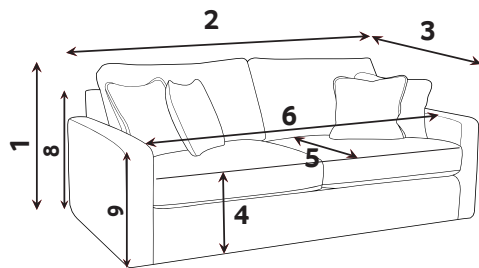

MALA DIMENSIONS (CM)

*Estimated dimensions only

AVAILABLE PIECES	HEIGHT 1	WIDTH 2	DEPTH 3	SEAT HEIGHT 4	SEAT DEPTH 5	SEAT WIDTH 6	ACCESS DIAGONAL 7	OUTBACK HEIGHT 8	ARM HEIGHT 9	WEIGHT (KG)	SCATTER CUSHIONS
4 SEATER MODULAR SOFA (4MD = 4ML + 4MR)	92	260	105	50	65	210	274	74	68	89	2 scatters, 2 bolsters
4ML/4MR UNIT	92	130	105	50	65	105	163	74	68	44.5	1 scatter, 1 bolster
3 SEATER SOFA (3ST)	92	210	105	50	65	162	235	74	68	63	2 scatters, 1 bolster
2 SEATER SOFA (2ST)	92	188	105	50	65	141	210	74	68	57	2 scatters, 1 bolster
LOVE CHAIR (LOV)	92	158	105	50	65	105	183	74	68	50	2 scatters
ACCENT PIECES											
LUKE ACCENT CHAIR (ACH) / LYLA SWIVEL CHAIR (SWC)	88	76	91	43	58	66	110	88	59	26.5	N/A
AFFINITY SWIVEL CHAIR (SWC)	90	114	111	N/A	N/A	N/A	N/A	N/A	N/A	34	2 scatters
JAMES FOOTSTOOL (FST)	37	135	39	N/A	N/A	N/A	N/A	N/A	N/A	13	N/A

- Hardwood & composite board frame.
- Dowelled, screwed, glued & stapled joinery.
- Available with a choice of Mid Oak & Walnut feet.
- Reversible, high performance DuoFlex seating.
- Fibre filled standard backs for added comfort.
- Feather filled scatters and bolsters included.
- Serpentine seat springs & silent wire.
- Elasticated back webbing.

DIMENSION GUIDE

- 1 - HEIGHT
- 2 - WIDTH
- 3 - DEPTH
- 4 - SEAT HEIGHT
- 5 - SEAT DEPTH (STD & PILLOW)
- 6 - SEAT WIDTH
- 7 - DIAGONAL ACCESS
- 8 - OUTBACK HEIGHT
- 9 - ARM HEIGHT

Illustrations used for reference only.

Check the diagonal access dimension to ensure furniture will fit in your home.