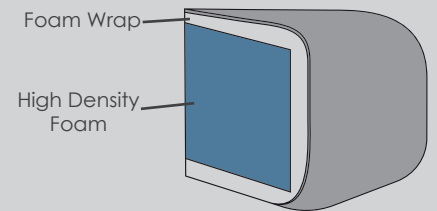

CARE GUIDE

To improve the longevity of your hand-made furniture, we recommend turning cushions often to ensure even wear over time. For further information on maintaining your furniture, please refer to the Care Guide located under the seat platform.

The DuoFlex seat interior has been granted the FIRA GOLD Award, a mark of quality under-pinning all necessary testing of the product materials, design and production techniques.