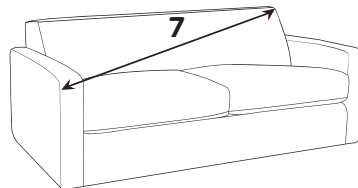

MALA DIMENSIONS (CM)

*Estimated dimensions only

AVAILABLE PIECES	HEIGHT 1	WIDTH 2	DEPTH 3	SEAT HEIGHT 4	SEAT DEPTH 5	SEAT WIDTH 6	ACCESS DIAGONAL 7	OUTBACK HEIGHT 8	ARM HEIGHT 9	WEIGHT (KG)	SCATTER CUSHIONS
4 SEATER MODULAR SOFA (4MD = 4ML + 4MR)	92	260	105	50	65	210	274	74	68	89	2 scatters, 2 bolsters
4ML/4MR UNIT	92	130	105	50	65	105	163	74	68	44.5	1 scatter, 1 bolster
3 SEATER SOFA (3ST)	92	210	105	50	65	162	235	74	68	63	2 scatters, 1 bolster
2 SEATER SOFA (2ST)	92	188	105	50	65	141	210	74	68	57	2 scatters, 1 bolster
LOVE CHAIR (LOV)	92	158	105	50	65	105	183	74	68	50	2 scatters
ACCENT PIECES											
LUKE ACCENT CHAIR (ACH) / LYLA SWIVEL CHAIR (SWC)	88	76	91	43	58	66	110	88	59	26.5	N/A
AFFINITY SWIVEL CHAIR (SWC)	90	114	111	N/A	N/A	N/A	N/A	N/A	N/A	34	2 scatters
JAMES FOOTSTOOL (FST)	37	135	39	N/A	N/A	N/A	N/A	N/A	N/A	13	N/A

- * Hardwood & composite board frame.
- * Dowelled, screwed, glued & stapled joinery.
- * Available with a choice of Mid Oak & Walnut feet.
- * Reversible, high performance DuoFlex seating.
- * Fibre filled standard backs for added comfort.
- * Feather filled scatters and bolsters included. 
- * Serpentine seat springs & silent wire.
- * Elasticated back webbing.

DIMENSION GUIDE

- 1 - HEIGHT
- 2 - WIDTH
- 3 - DEPTH
- 4 - SEAT HEIGHT
- 5 - SEAT DEPTH (STD & PILLOW)
- 6 - SEAT WIDTH
- 7 - DIAGONAL ACCESS
- 8 - OUTBACK HEIGHT
- 9 - ARM HEIGHT

Illustrations used for reference only.

Check the diagonal access dimension to ensure furniture will fit in your home.

Please note : All dimension are approximate. Allow tolerance of +/- 2.5cm.

DuoFlex

A high density foam seat with a foam wrap. DuoFlex seat cushions are fully reversible.