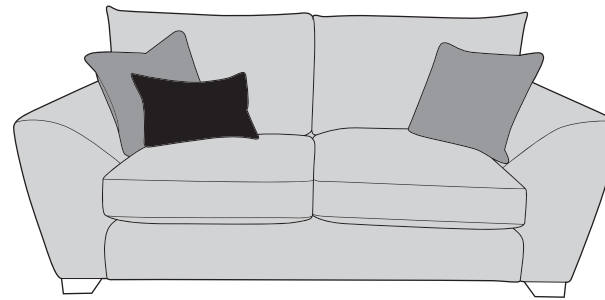

Mala Collection

4 seater modular sofa shown in Dion Sage (Cover 1), Odette Spring (Cover 2) and Jaced Linen (Cover 3).
Love chair shown in Dion Sage (Cover 1) and Odette Spring (Cover 2). Lyla Swivel Chair shown in Odette Spring (Cover 1).

Colours represented are to be used as a guide only, colour shadings can vary slightly from each roll of fabric. Please refer to manufacturers swatch for more colour options.

DuoFlex

31/01/2025

MALA COVER GUIDE: STANDARD BACK

Please use this guide when ordering the following pieces to clarify cover options.

4 Seater Modular Sofa (4MD)

3 Seater Sofa (3ST)

2 Seater Sofa (2ST)

Love Chair (LOV)

COVER 1
(BODY)

COVER 2
(SCATTER)

COVER 3
(BOLSTER)

Scatter Cushions

Front = Cover 2
Back = Cover 2

Bolster Cushions

Wrap Over = Cover 3

SUGGESTED ACCENT PIECES

**Luke Accent Chair (ACH) /
Lyla Swivel Chair (SWC)**

Affinity Swivel Chair (SWC)

James Footstool (FST)