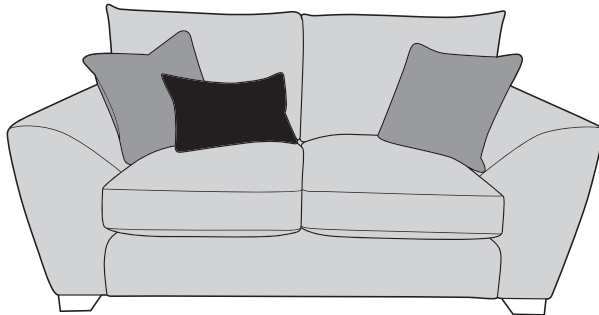

Please use this guide when ordering the following pieces to clarify cover options.

4 Seater Modular Sofa (4MD)

3 Seater Sofa (3ST)

2 Seater Sofa (2ST)

Love Chair (LOV)

COVER 1
(BODY)

COVER 2
(SCATTER)

COVER 3
(BOLSTER)

Scatter Cushions

Front = Cover 2
Back = Cover 2

Bolster Cushions

Wrap Over = Cover 3

SUGGESTED ACCENT PIECES

**Luke Accent Chair (ACH) /
Lyla Swivel Chair (SWC)**

Affinity Swivel Chair (SWC)

James Footstool (FST)

MALA DIMENSIONS (CM)

*Estimated dimensions only

AVAILABLE PIECES	HEIGHT 1	WIDTH 2	DEPTH 3	SEAT HEIGHT 4	SEAT DEPTH 5	SEAT WIDTH 6	ACCESS DIAGONAL 7	OUTBACK HEIGHT 8	ARM HEIGHT 9	WEIGHT (KG)	SCATTER CUSHIONS
4 SEATER MODULAR SOFA (4MD = 4ML + 4MR)	92	260	105	50	65	210	274	74	68	89	2 scatters, 2 bolsters
4ML/4MR UNIT	92	130	105	50	65	105	163	74	68	44.5	1 scatter, 1 bolster
3 SEATER SOFA (3ST)	92	210	105	50	65	162	235	74	68	63	2 scatters, 1 bolster
2 SEATER SOFA (2ST)	92	188	105	50	65	141	210	74	68	57	2 scatters, 1 bolster
LOVE CHAIR (LOV)	92	158	105	50	65	105	183	74	68	50	2 scatters
ACCENT PIECES											
LUKE ACCENT CHAIR (ACH) / LYLA SWIVEL CHAIR (SWC)	88	76	91	43	58	66	110	88	59	26.5	N/A
AFFINITY SWIVEL CHAIR (SWC)	90	114	111	N/A	N/A	N/A	N/A	N/A	N/A	34	2 scatters
JAMES FOOTSTOOL (FST)	37	135	39	N/A	N/A	N/A	N/A	N/A	N/A	13	N/A