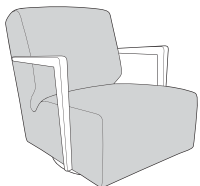

Please use this guide when ordering the following pieces to clarify cover options.

4 Seater Modular Sofa (4MD)

3 Seater Sofa (3ST)

2 Seater Sofa (2ST)

Love Chair (LOV)

COVER 1
(BODY)

COVER 2
(SCATTER)

COVER 3
(BOLSTER)

Scatter Cushions

Front = Cover 2
Back = Cover 2

Bolster Cushions

Wrap Over = Cover 3

SUGGESTED ACCENT PIECES

**Luke Accent Chair (ACH) /
Lyla Swivel Chair (SWC)**

Affinity Swivel Chair (SWC)

James Footstool (FST)

MALA DIMENSIONS (CM)

*Estimated dimensions only

AVAILABLE PIECES	HEIGHT 1	WIDTH 2	DEPTH 3	SEAT HEIGHT 4	SEAT DEPTH 5	SEAT WIDTH 6	ACCESS DIAGONAL 7	OUTBACK HEIGHT 8	ARM HEIGHT 9	WEIGHT (KG)	SCATTER CUSHIONS
4 SEATER MODULAR SOFA (4MD = 4ML + 4MR)	92	260	105	50	65	210	274	74	68	89	2 scatters, 2 bolsters
4ML/4MR UNIT	92	130	105	50	65	105	163	74	68	44.5	1 scatter, 1 bolster
3 SEATER SOFA (3ST)	92	210	105	50	65	162	235	74	68	63	2 scatters, 1 bolster
2 SEATER SOFA (2ST)	92	188	105	50	65	141	210	74	68	57	2 scatters, 1 bolster
LOVE CHAIR (LOV)	92	158	105	50	65	105	183	74	68	50	2 scatters
ACCENT PIECES											
LUKE ACCENT CHAIR (ACH) / LYLA SWIVEL CHAIR (SWC)	88	76	91	43	58	66	110	88	59	26.5	N/A
AFFINITY SWIVEL CHAIR (SWC)	90	114	111	N/A	N/A	N/A	N/A	N/A	N/A	34	2 scatters
JAMES FOOTSTOOL (FST)	37	135	39	N/A	N/A	N/A	N/A	N/A	N/A	13	N/A