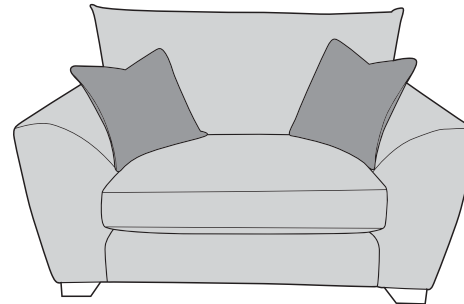

Mala Collection

4 seater modular sofa shown in Dion Sage (Cover 1), Odette Spring (Cover 2) and Jaced Linen (Cover 3).
Love chair shown in Dion Sage (Cover 1) and Odette Spring (Cover 2). Lyla Swivel Chair shown in Odette Spring (Cover 1).

Please use this guide when ordering the following pieces to clarify cover options.

4 Seater Modular Sofa (4MD)

3 Seater Sofa (3ST)

2 Seater Sofa (2ST)

Love Chair (LOV)

COVER 1
(BODY)

COVER 2
(SCATTER)

COVER 3
(BOLSTER)

Scatter Cushions

Front = Cover 2
Back = Cover 2

Bolster Cushions

Wrap Over = Cover 3

SUGGESTED ACCENT PIECES

**Luke Accent Chair (ACH) /
Lyla Swivel Chair (SWC)**

Affinity Swivel Chair (SWC)

James Footstool (FST)

MALA DIMENSIONS (CM)

*Estimated dimensions only

AVAILABLE PIECES	HEIGHT 1	WIDTH 2	DEPTH 3	SEAT HEIGHT 4	SEAT DEPTH 5	SEAT WIDTH 6	ACCESS DIAGONAL 7	OUTBACK HEIGHT 8	ARM HEIGHT 9	WEIGHT (KG)	SCATTER CUSHIONS
4 SEATER MODULAR SOFA (4MD = 4ML + 4MR)	92	260	105	50	65	210	274	74	68	89	2 scatters, 2 bolsters
4ML/4MR UNIT	92	130	105	50	65	105	163	74	68	44.5	1 scatter, 1 bolster
3 SEATER SOFA (3ST)	92	210	105	50	65	162	235	74	68	63	2 scatters, 1 bolster
2 SEATER SOFA (2ST)	92	188	105	50	65	141	210	74	68	57	2 scatters, 1 bolster
LOVE CHAIR (LOV)	92	158	105	50	65	105	183	74	68	50	2 scatters
ACCENT PIECES											
LUKE ACCENT CHAIR (ACH) / LYLA SWIVEL CHAIR (SWC)	88	76	91	43	58	66	110	88	59	26.5	N/A
AFFINITY SWIVEL CHAIR (SWC)	90	114	111	N/A	N/A	N/A	N/A	N/A	N/A	34	2 scatters
JAMES FOOTSTOOL (FST)	37	135	39	N/A	N/A	N/A	N/A	N/A	N/A	13	N/A